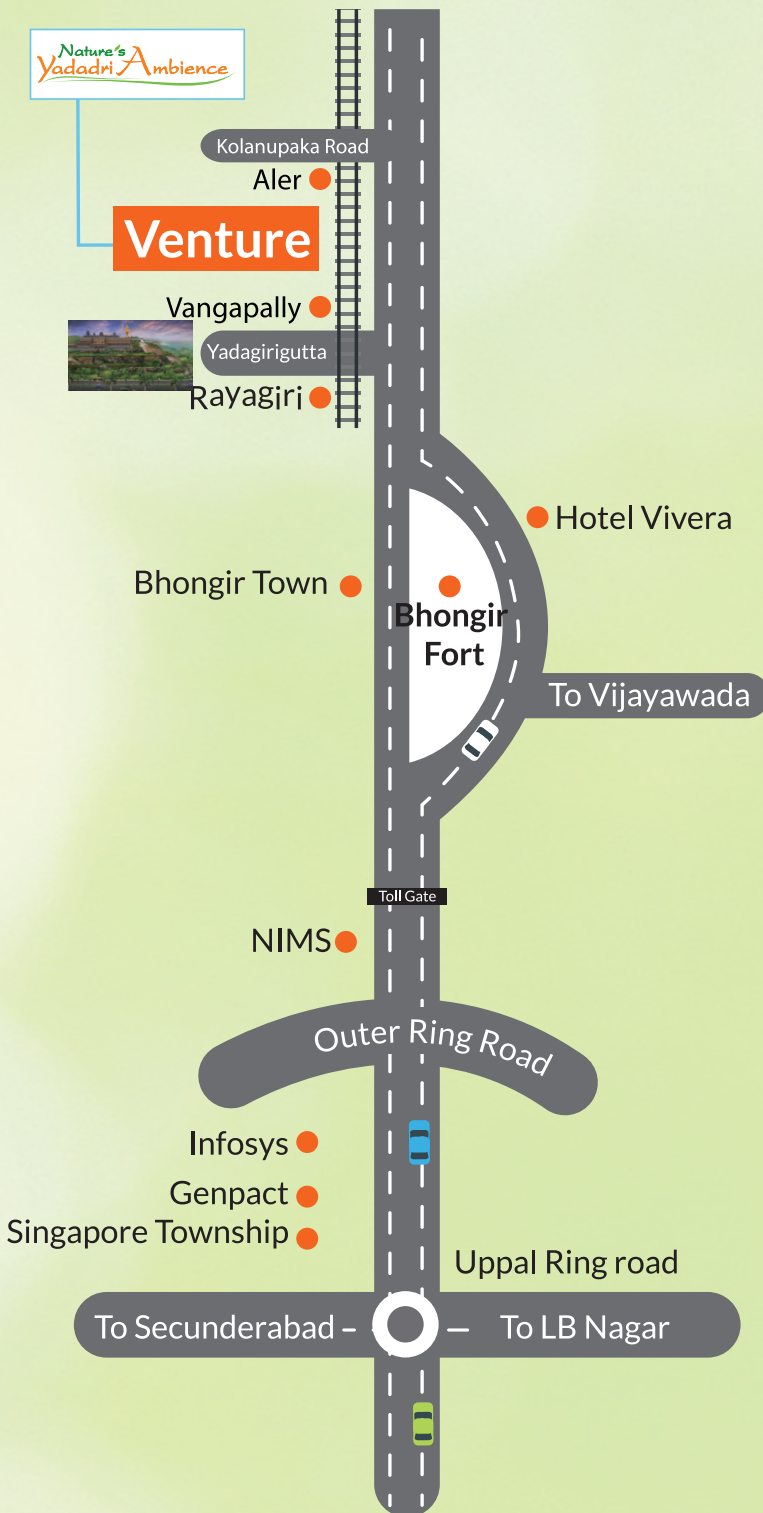

Location Map (Not To Scale)

Nature's Yadadri Ambience

@Aler

Location Highlights

- Near to Yadadri Temple ✓
- Near to Hyderabad-Warangal National highway-163 ✓
- Near to Aler Railway Station & Aler Bus Stand ✓
- 10min drive to World famous Kolanupaka Jain Mandir ✓

@Aler

* Layout not to scale

Yadadri Temple

Surendrapuri

Proposed MMTS Secunderabad to Yadadri

Jain Temple at Kolanupaka

Singapore Township

Bhongir Fort

Proposed Ropeway at Bhongir Fort

Outer Ring Road

AIIMS University

	PLATINUM SECTOR		GOLD SECTOR
	PEARL SECTOR		SILVER SECTOR
	DAIMOND SECTOR		EMERALD SECTOR
	RUBY SECTOR		

Vangapally

To Yadagirigutta

HYDERABAD TO WARANGAL HIGHWAY

Aler Railway Station

Vangapally Railway Station

Saibaba Temple

Aler Town